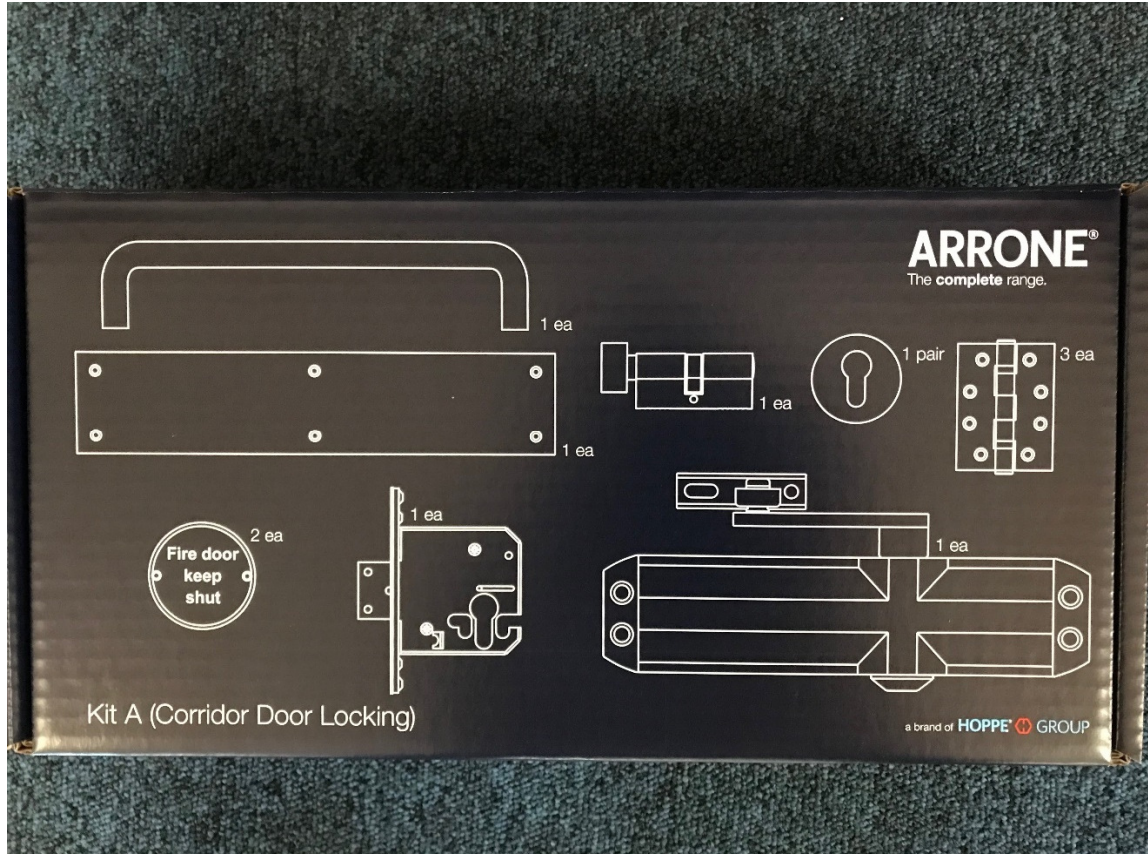

Fire Door Kit A – Corridor Door Locking
Id 50012940

Contents –

- AR8187-SSS** – Ball bearing grade 13 hinges – 1.5prs – Certifire CF369
- AR/INT-8180** – Intumescent pack for hinges – 1 pack of 6 pads – Certifire CF369
- AR8006-76-SC** – 76mm Euro Mortice Deadlock – 1 – Certifire CF577
- AR/INT-8005/8006/76** – Intumescent wrap for lock – 1 - Certifire CF577 (TBC)
- AR6800-SE** – Overhead door closer – 2-4 Template adjustable Silver – 1 – Certifire CF603
- AR9616/300BF-SSS** – 19mm x 300mm BTF Pull Handle Grade 304 SS – 1
- AR324C-SS** – Finger plate – 350mm x 75mm – SSS
- AR902-SS** – Fire Door Keep Shut Sign – 2
- AR-KD-5121-BB-NP** – 5 pin Euro cylinder and turn 70mm Keyed to differ – 1
- AR961/67-SS** – Euro escuteons Grade 304 SSS - 2