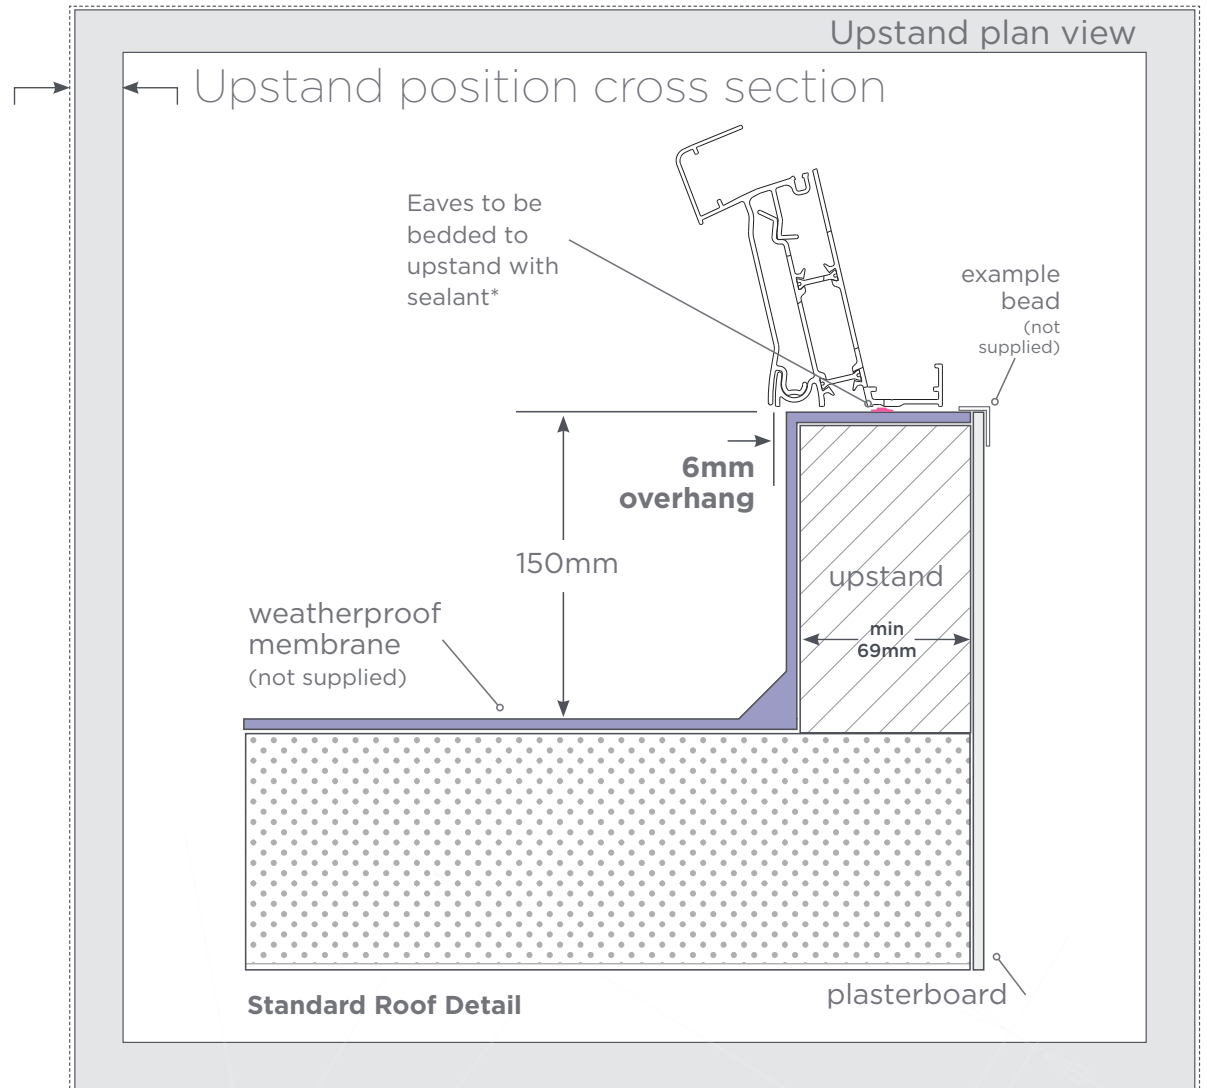

Korniche® HOW TO ORDER

MEASURING

The diagram opposite shows a cross section of a typical flat roof and the kerb or upstand on which the lantern will be fixed. When specifying the required size of lantern you need to provide the external size of your upstand including the roof membrane and allow for a 6mm overhang

HOMEOWNERS

Korniche systems can be purchased through one of our many resellers throughout the UK. To find a reseller simply search online for 'Korniche lantern' and you will find a reseller or a company near you who can sell or specify and install the system for your building project.

Looking for advice and perhaps wanting help to specify your lantern? Further information is available online at the Korniche website.

www.korniche.co.uk

*Sealant to be applied to the underside of the eaves as per installation guide instructions only