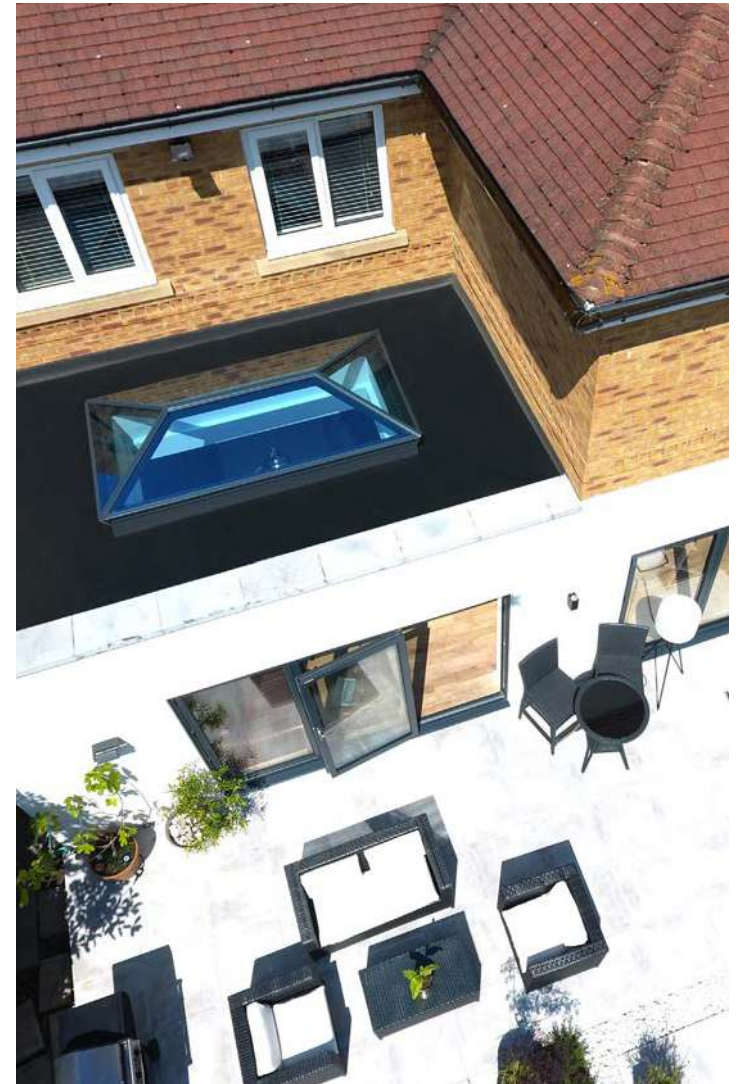

OPEN UP YOUR HOME AND MAXIMISE NATURAL LIGHT WITH KORNICHE

The elegant and sleek design of a Korniche Roof Lantern provides the perfect finish if you are extending or renovating with a flat roofed home extension.

Homes are instantly transformed by bathing them in natural daylight, and with some of the slimmest profiles and largest glazing spans in class the Korniche lantern roof really delivers. Your new living space will be opened up and filled with light, making a great space truly exceptional.

Bright rooms will become your natural go to, whether you're relaxing, working, entertaining, or just plain living! Our products really do help you maximise the enjoyment of your home.

These additions to your home are timeless improvements which not only provide advantages for you now, but go on to add value and boost kerb appeal for future owners.