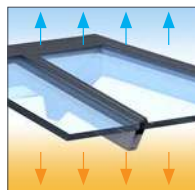

Korniche®

KEEPING THE OUTSIDE OUT AND THE INSIDE IN

The thermal efficiency of the Korniche Roof Lantern has been guaranteed by a design which eliminates cold bridging. This is achieved by isolating the external profiles from the internal ones using polyamide thermal breaks. Combining this technology with a range of high performance glazing options means that the roofs ability to reduce heat transfer is in a class of its own.

With complete roof U values from 1.2, the Korniche Lantern provides your home with a room that's comfortable all year round.

Providing the last word in weather protection, the Korniche Lantern uses the best seals and gaskets available throughout, ensuring complete piece of mind in the most extreme conditions

Our innovative glass lock system and tamper proof fasteners keep everything tightly in place, and once all finishing capping are securely in place there are no visible fasteners anywhere to be seen.

GLASS

	Blue	Aqua	Ultra
■	1.2 w/m²K	1.0 w/m²K	1.0 w/m²K
■	60 %	82 %	91 %
■	47 %	30 %	8 %
□	Yes	Yes	No

	Bronze	Neutral	Sunshade Blue
■	1.2 w/m²K	1.2 w/m²K	1.0 w/m²K
■	55 %	60 %	80 %
■	38 %	37 %	34 %
□	Yes	Yes	Yes

1. **key:**
2. U Value
   - Solar Heat Reflection
   - Light Transmission
   - Self Cleaning

24mm Double Glazed Units

Our self-cleaning glass products have been certified to EN 1096-5, the new European Standard for self-cleaning glass

Laminated Glass is available on request subject to price and extended lead time.