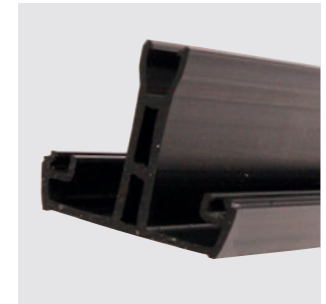

STRONG DIE CAST ALUMINIUM END BOSS & RAFTER LUGS

ANTI-CRUSH TUBE BETWEEN RAFTER LUGS

DEEP OGEE ALUMINIUM SPAS

THERMALLY BROKEN EAVES BEAM

INJECTION MOULDED SILICONE SEAL

THERMAL PVC T-BAR

Q-LON GASKETS

HIDDEN FIXINGS