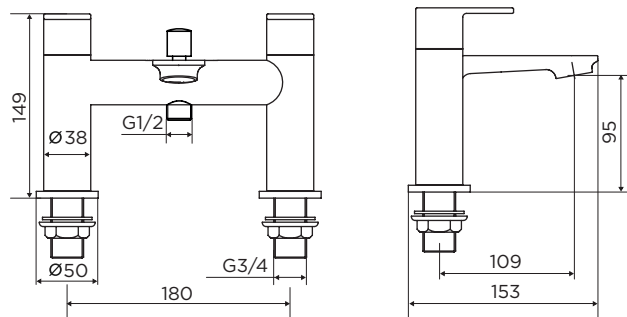

9142BRS BATH SHOWER MIXER - BRASS

albury

PRODUCT SPECIFICATION

Product Code:	9142BRS
Finish:	Brushed Brass
Product Type:	Bath Shower Mixer
Inlet Connections:	3/4 BSP
Construction:	Body: Brass Handle: Zinc Handset: ABS Hose: SS
Gross Weight (kg):	2.1

ADDITIONAL INFORMATION

- Brushed brass finish
- Comes with shower kit and wall bracket
- 2 year guarantee

WORKING PRESSURES (bar)

Min Pressure	Max Pressure	Best Performance
0.2	5	2

FLOW RATES (litres per minute)