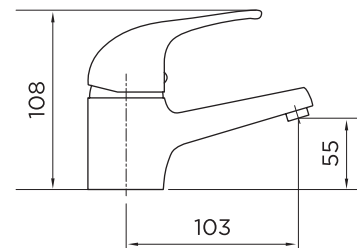

9113 MONO BASIN MIXER 40MM

PRODUCT SPECIFICATION

Product Code: 9113
Finish: Chrome
Product Type: Mono Basin Mixer - 40mm with Click-Clack waste
Inlet Connections: 1/2 BSP
Construction: Body: Brass
 Handle: Zinc
 Waste: Zinc
Gross Weight (kg): 1.37

ADDITIONAL INFORMATION

- Chromed finish
- Click-Clack waste
- Flexible inlets
- Lifetime guarantee

WORKING PRESSURES (bar)

Min Pressure	Max Pressure	Best Performance
0.2	6	3

FLOW RATES (litres per minute)

0.5 Bar	1 Bar	3 Bar
1.3	2.7	5.1