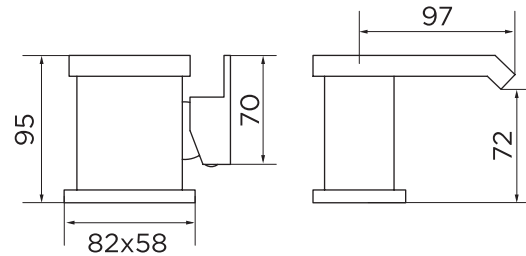

ADDITIONAL INFORMATION

- Chromed finish
- Click-Clack waste
- Flexible inlets
- Lifetime guarantee

WORKING PRESSURES (bar)

Min Pressure	Max Pressure	Best Performance
0.2	6	3

FLOW RATES (litres per minute)

0.5 Bar	1 Bar	3 Bar
1.5	2.8	5.9

niagara