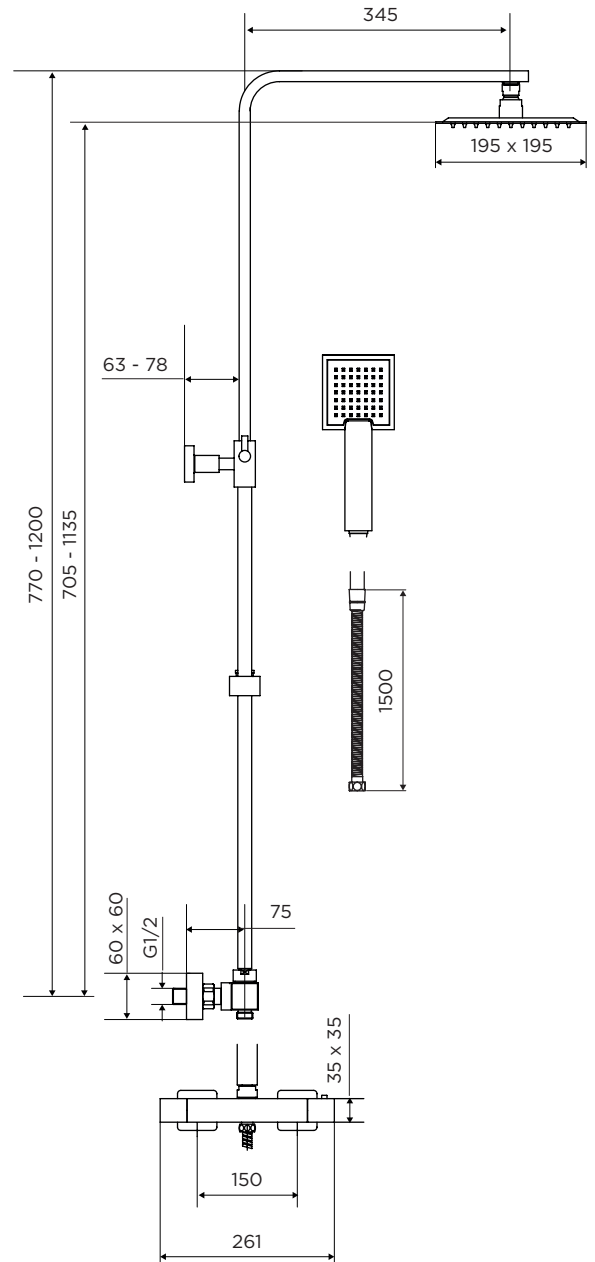

9302NKL SQUARE SHOWER SET - NICKEL

observa

PRODUCT SPECIFICATION

Product Code:	9302NKL
Finish:	Brushed Nickel
Product Type:	Contemporary Shower
Construction:	Body: Brass, Handles: ABS, Handset: ABS, Top Head: SS, Hose: SS
Cartridge Type:	Thermostatic cartridge and diverter
Inlet Connections:	3/4" BSP
Outlet Connections:	1/2" BSP
Fitting Dimensions:	150mm inlet centres
Gross Weight (kg):	4.4

ADDITIONAL INFORMATION

- Dual Control - flow and temperature are controlled separately giving accurate control of both.
- Thermostatic cartridge maintains showering temperature to +/- 2°C giving a stable outlet temperature.
- Built-in Diverter
- Automatic shut-off in the event of cold water supply failure, to prevent scalding.
- Temperature factory set to a 38°C to eliminate the ability to select an unsafe temperature without overriding.
- Supplied with a 1500mm hose, 195mm top shower head and multi-function handset.
- 2 year guarantee

FLOW RATES (litres per minute)

0.5 Bar	1 Bar	3 Bar
7.6	10.7	18.7

WORKING PRESSURES (bar)

Min Pressure	Max Pressure	Best Performance
0.5	5	3

niagara