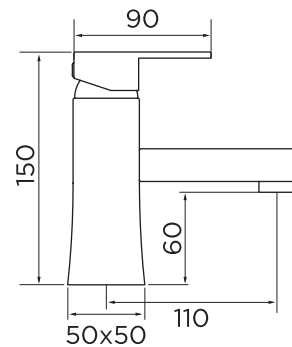

ADDITIONAL INFORMATION

- Chromed finish
- Click-Clack waste
- Flexible inlets
- Lifetime guarantee

WORKING PRESSURES (bar)

Min Pressure	Max Pressure	Best Performance
0.2	6	3

FLOW RATES (litres per minute)

0.5 Bar	1 Bar	3 Bar
1.3	2.5	5.6

niagara