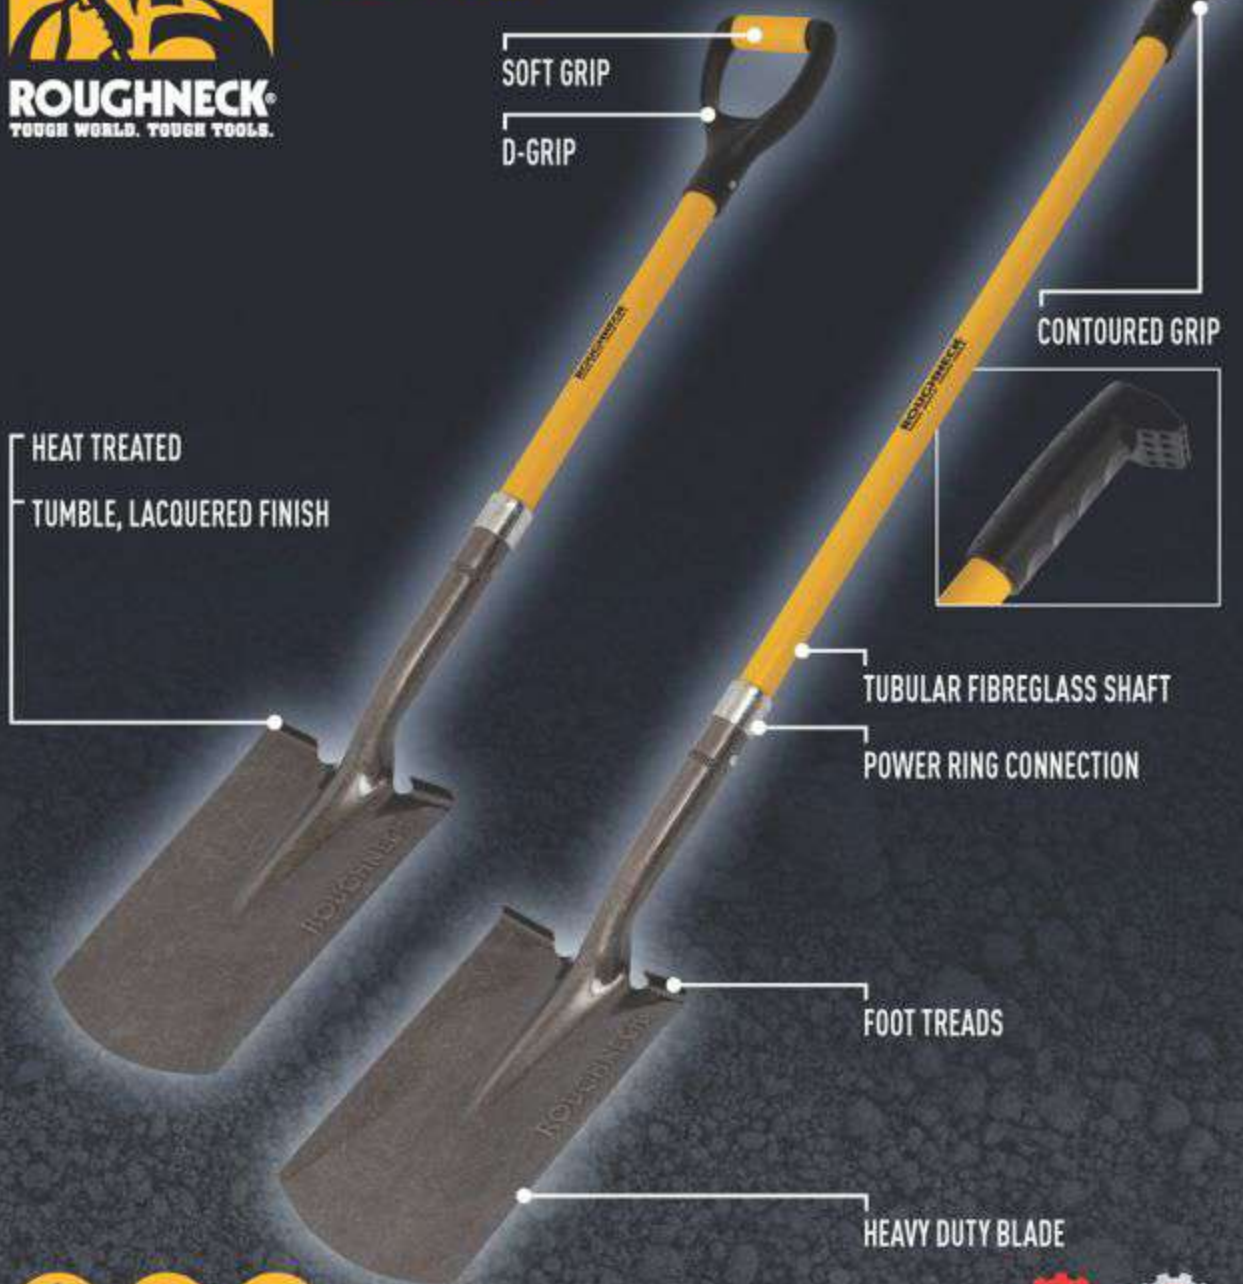

ROUGHNECK®
TOUGH WORLD. TOUGH TOOLS.

DIGGING SPADE

IDEAL FOR VARIOUS GARDENING, LANDSCAPING AND BUILDING APPLICATIONS

TOOLBANK CODE	DESCRIPTION	SIZE			
ROU68224	DIGGING SPADE	1070mm/42"	Label	6	5 057902 682242
ROU68223	LONG-HANDLED DIGGING SPADE	1460mm/57½"	Label	6	5 057902 682235