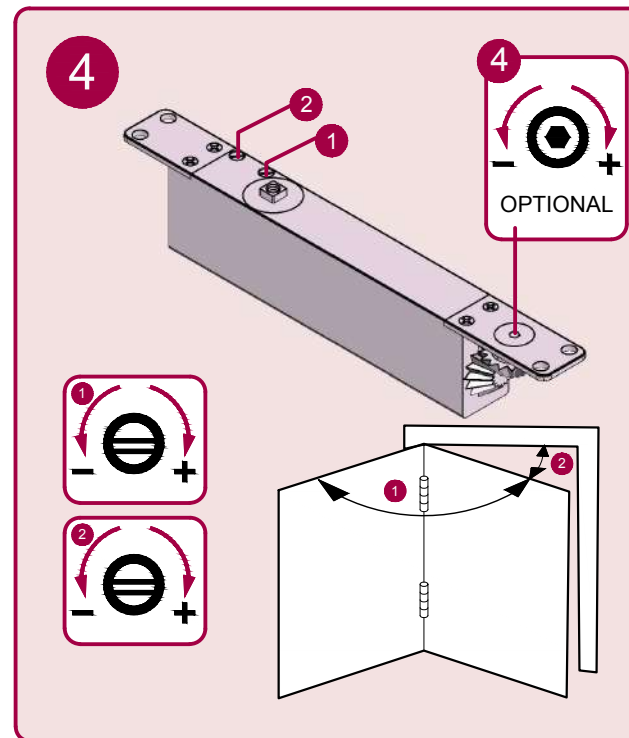

Concealed Closer Single Action ITS11204

220219
1720-CPR-0188

www.rutlanduk.co.uk

Fire Doors

Use in conjunction with the
IP.114 Intumescent kit +
Fitting Instruction

Size 2-4 Power Adjustment

No. of turns	Size	Max. door width	Max. opening angle	Max weight KG
-4	2"	850mm	110°	45
*0	3	950mm	110°	60
+6	4	1100mm	110°	80

* FACTORY PRE-SET
■ NOT SUITABLE FOR FIRE DOORS

THE PINION BOLT MUST BE TIGHTENED TO 12NM
FIRE DOORS MUST BE FITTED WITH INTUMESCENT GASKETS

Fire Doors

Use in conjunction with the IP.114 Intumescent kit + Fitting Instruction

Concealed Closer Single Action ITS11204

220219
1720-CPR-0188

www.rutlanduk.co.uk

Size 2-4 Power Adjustment

4	+	-	+	+
No. of turns	Size	Max. door width	Max. opening angle	Max weight
-4	2"	850mm	110°	45
*0	3	950mm	110°	60
+6	4	1100mm	110°	80

* FACTORY PRE-SET
■ NOT SUITABLE FOR FIRE DOORS

THE PINION BOLT MUST BE TIGHTENED TO 12NM
FIRE DOORS MUST BE FITTED WITH INTUMESCENT GASKETS