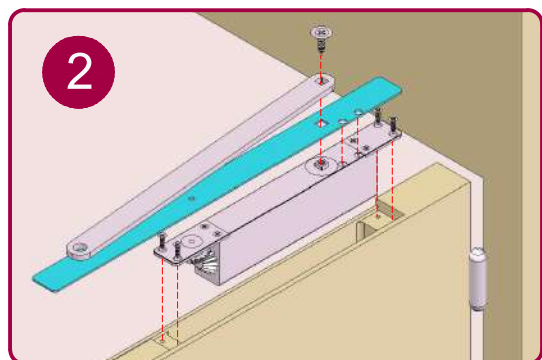

Concealed Closer Single Action ITS11204

220219
1720-CPR-0188

www.rutlanduk.co.uk

Fire Doors

Use in conjunction with the
IP.114 Intumescent kit +
Fitting Instruction

Size 2-4 Power Adjustment

No. of turns	Size	Max. door width	Max. opening angle	Max weight KG
-4	2"	850mm	110°	45
*0	3	950mm	110°	60
+6	4	1100mm	110°	80

* FACTORY PRE-SET
■ NOT SUITABLE FOR FIRE DOORS

THE PINION BOLT MUST BE TIGHTENED TO 12NM
FIRE DOORS MUST BE FITTED WITH INTUMESCENT GASKETS

Fire Doors

Use in conjunction with the IP.114 Intumescent kit + Fitting Instruction

Concealed Closer Single Action ITS11204

220219
1720-CPR-0188

www.rutlanduk.co.uk

Size 2-4 Power Adjustment

4	+	-	+	+
No. of turns	Size	Max. door width	Max. opening angle	Max weight
-4	2"	850mm	110°	45
*0	3	950mm	110°	60
+6	4	1100mm	110°	80