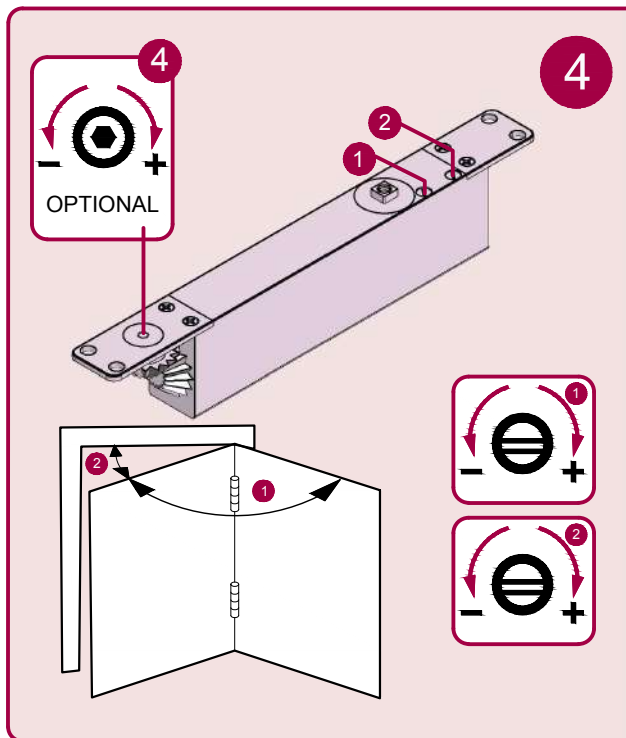

Concealed Closer Single Action ITS11204

220219
1720-CPR-0188

www.rutlanduk.co.uk

Fire Doors

Use in conjunction with the
IP.114 Intumescent kit +
Fitting Instruction

Size 2-4 Power Adjustment

No. of turns	Size	Max. door width	Max. opening angle	Max weight KG
-4	2"	850mm	110°	45
*0	3	950mm	110°	60
+6	4	1100mm	110°	80

* FACTORY PRE-SET
■ NOT SUITABLE FOR FIRE DOORS

THE PINION BOLT MUST BE TIGHTENED TO 12NM
FIRE DOORS MUST BE FITTED WITH INTUMESCENT GASKETS

Fire Doors

Use in conjunction with the IP.114 Intumescent kit + Fitting Instruction

Concealed Closer Single Action ITS11204

220219
1720-CPR-0188

www.rutlanduk.co.uk

Size 2-4 Power Adjustment

4	+	-	+	+
No. of turns	Size	Max. door width	Max. opening angle	Max weight
-4	2"	850mm	110°	45
*0	3	950mm	110°	60
+6	4	1100mm	110°	80

* FACTORY PRE-SET
■ NOT SUITABLE FOR FIRE DOORS

THE PINION BOLT MUST BE TIGHTENED TO 12NM
FIRE DOORS MUST BE FITTED WITH INTUMESCENT GASKETS