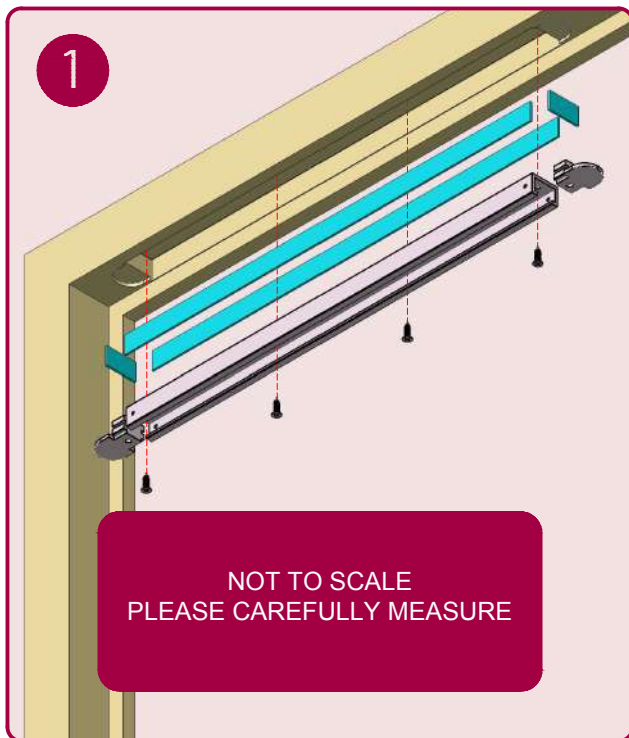

Concealed Closer Single Action ITS11204

220219
1720-CPR-0188

www.rutlanduk.co.uk

Fire Doors

Use in conjunction with the
IP.114 Intumescent kit +
Fitting Instruction

Size 2-4 Power Adjustment

No. of turns	Size	Max. door width	Max. opening angle	Max weight KG
-4	2"	850mm	110°	45
*0	3	950mm	110°	60
+6	4	1100mm	110°	80

* FACTORY PRE-SET
■ NOT SUITABLE FOR FIRE DOORS

THE PINION BOLT MUST BE TIGHTENED TO 12NM
FIRE DOORS MUST BE FITTED WITH INTUMESCENT GASKETS

Fire Doors

Use in conjunction with the IP.114 Intumescent kit + Fitting Instruction

Concealed Closer Single Action ITS11204

220219
1720-CPR-0188

www.rutlanduk.co.uk

Size 2-4 Power Adjustment

4	+	-	+	+
No. of turns	Size	Max. door width	Max. opening angle	Max weight
-4	2"	850mm	110°	45
*0	3	950mm	110°	60
+6	4	1100mm	110°	80