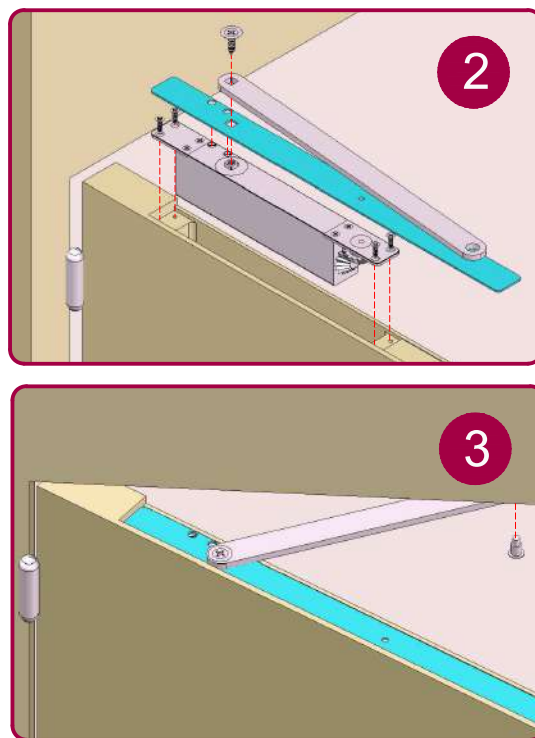

Concealed Closer Single Action ITS11204

220219
1720-CPR-0188

www.rutlanduk.co.uk

Fire Doors

Use in conjunction with the
IP.114 Intumescent kit +
Fitting Instruction

Size 2-4 Power Adjustment

No. of turns	Size	Max. door width	Max. opening angle	Max weight KG
-4	2"	850mm	110°	45
*0	3	950mm	110°	60
+6	4	1100mm	110°	80

* FACTORY PRE-SET
■ NOT SUITABLE FOR FIRE DOORS

THE PINION BOLT MUST BE TIGHTENED TO 12NM
FIRE DOORS MUST BE FITTED WITH INTUMESCENT GASKETS

Fire Doors

Use in conjunction with the IP.114 Intumescent kit + Fitting Instruction

Concealed Closer Single Action ITS11204

220219
1720-CPR-0188

www.rutlanduk.co.uk

Size 2-4 Power Adjustment

4	+	-	+	+
No. of turns	Size	Max. door width	Max. opening angle	Max weight
-4	2"	850mm	110°	45
*0	3	950mm	110°	60
+6	4	1100mm	110°	80