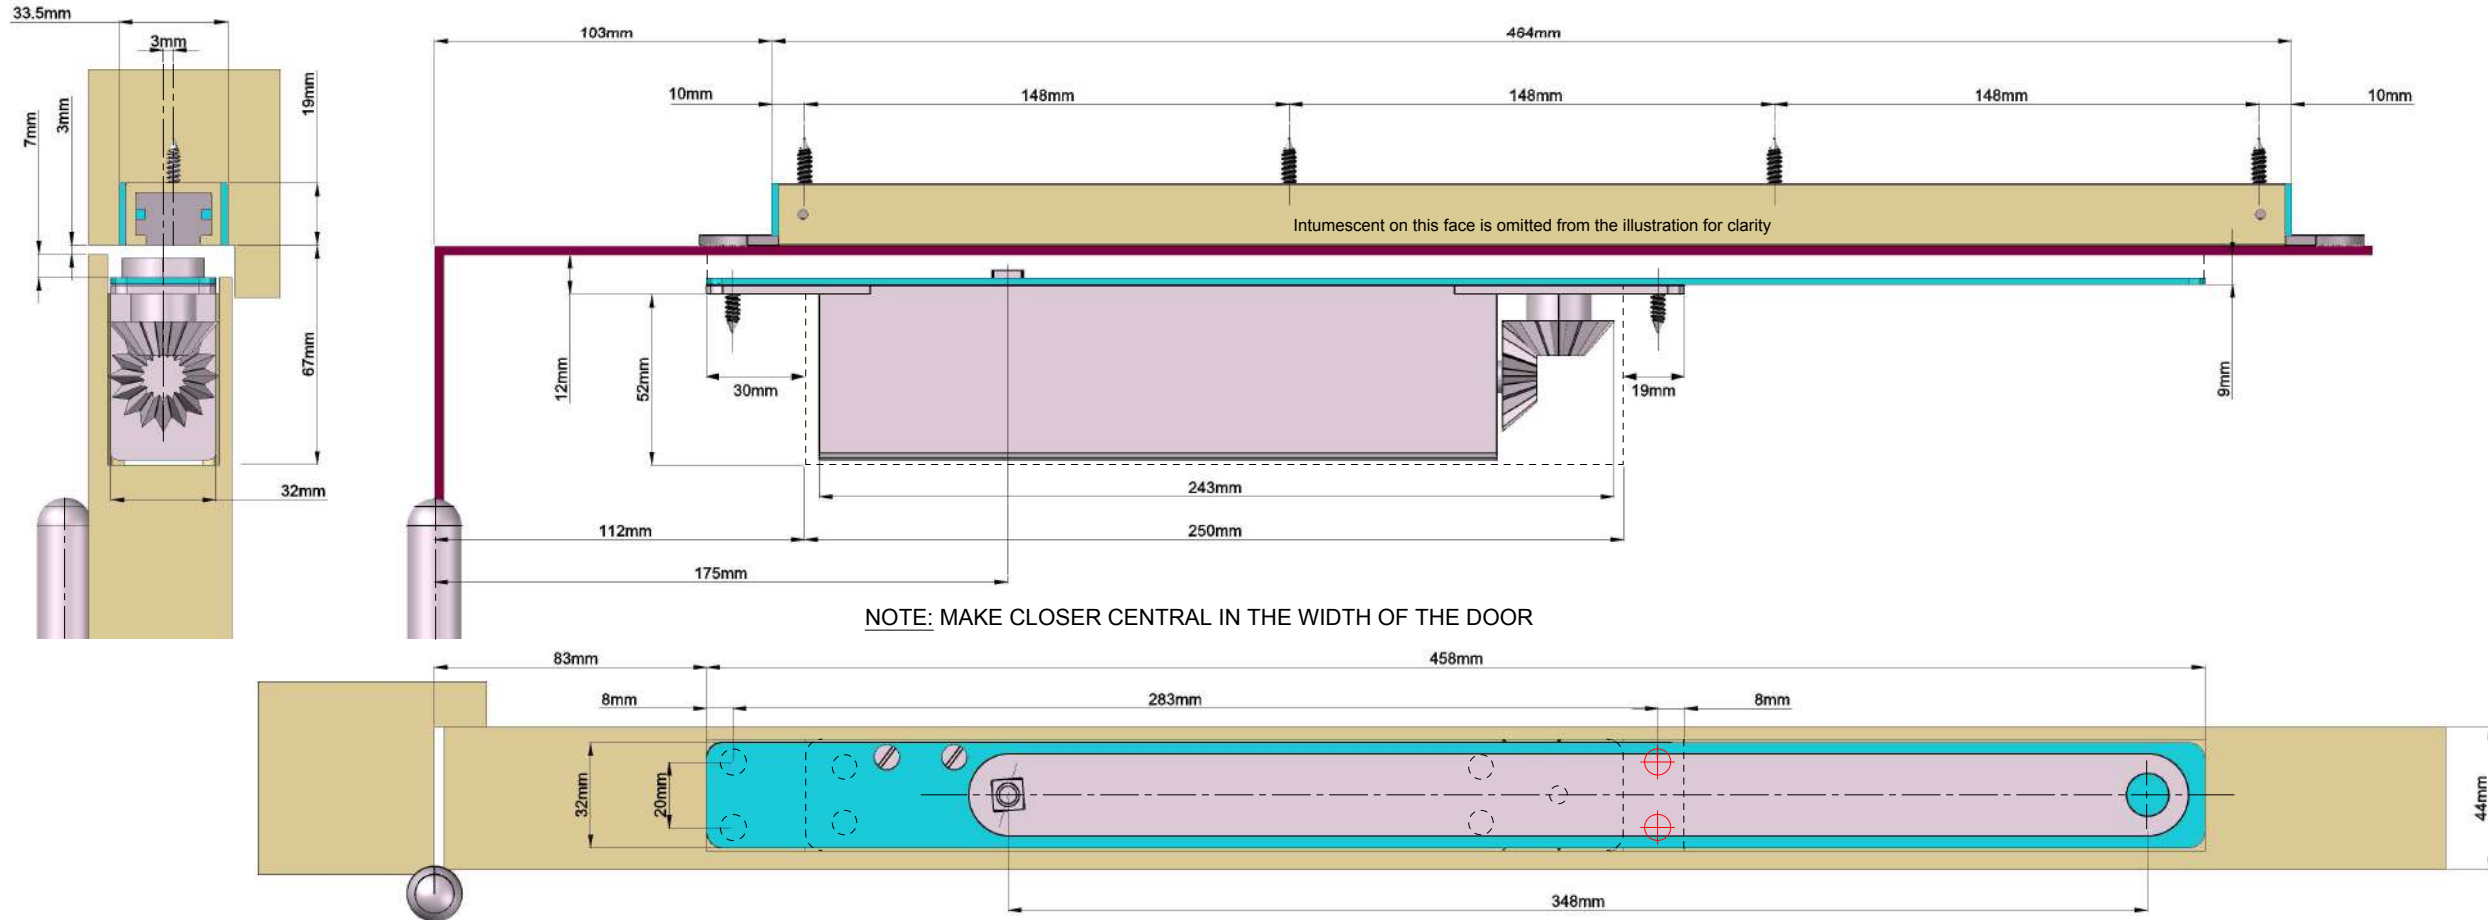

Concealed Closer Single Action ITS11204

220219
1720-CPR-0188

www.rutlanduk.co.uk

Fire Doors

Use in conjunction with the
IP.114 Intumescent kit +
Fitting Instruction

Size 2-4 Power Adjustment

No. of turns	Size	Max. door width	Max. opening angle	Max weight KG
-4	2"	850mm	110°	45
*0	3	950mm	110°	60
+6	4	1100mm	110°	80

* FACTORY PRE-SET
■ NOT SUITABLE FOR FIRE DOORS

THE PINION BOLT MUST BE TIGHTENED TO 12NM
FIRE DOORS MUST BE FITTED WITH INTUMESCENT GASKETS

Fire Doors

Use in conjunction with the IP.114 Intumescent kit + Fitting Instruction

Concealed Closer Single Action ITS11204

220219
1720-CPR-0188

www.rutlanduk.co.uk

Size 2-4 Power Adjustment

4	+	-	+	+
No. of turns	Size	Max. door width	Max. opening angle	Max weight
-4	2"	850mm	110°	45
*0	3	950mm	110°	60
+6	4	1100mm	110°	80

* FACTORY PRE-SET
■ NOT SUITABLE FOR FIRE DOORS

THE PINION BOLT MUST BE TIGHTENED TO 12NM
FIRE DOORS MUST BE FITTED WITH INTUMESCENT GASKETS