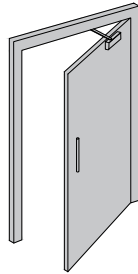

Concealed Closer Single Action ITS11204

220219
1720-CPR-0188

www.rutlanduk.co.uk

Fire Doors

Use in conjunction with the
IP.114 Intumescent kit +
Fitting Instruction

Size 2-4 Power Adjustment

No. of turns	Size	Max. door width	Max. opening angle	Max weight KG
-4	2"	850mm	110°	45
*0	3	950mm	110°	60
+6	4	1100mm	110°	80

* FACTORY PRE-SET
■ NOT SUITABLE FOR FIRE DOORS

THE PINION BOLT MUST BE TIGHTENED TO 12NM
FIRE DOORS MUST BE FITTED WITH INTUMESCENT GASKETS

Fire Doors

Use in conjunction with the IP.114 Intumescent kit + Fitting Instruction

Concealed Closer Single Action ITS11204

220219
1720-CPR-0188

www.rutlanduk.co.uk

Size 2-4 Power Adjustment

4	+	-	+	+
No. of turns	Size	Max. door width	Max. opening angle	Max weight
-4	2"	850mm	110°	45
*0	3	950mm	110°	60
+6	4	1100mm	110°	80