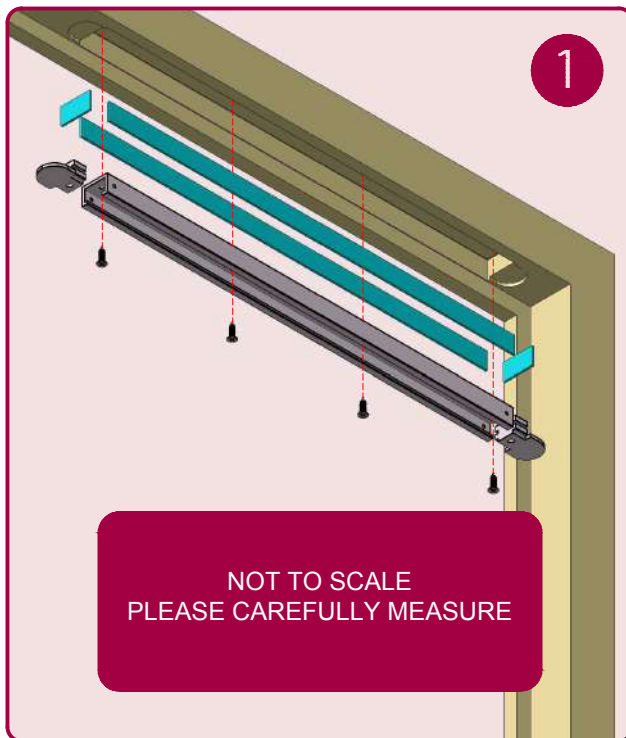

Concealed Closer Single Action ITS11204

220219
1720-CPR-0188

www.rutlanduk.co.uk

Fire Doors

Use in conjunction with the
IP.114 Intumescent kit +
Fitting Instruction

Size 2-4 Power Adjustment

No. of turns	Size	Max. door width	Max. opening angle	Max weight KG
-4	2"	850mm	110°	45
*0	3	950mm	110°	60
+6	4	1100mm	110°	80

* FACTORY PRE-SET
■ NOT SUITABLE FOR FIRE DOORS

THE PINION BOLT MUST BE TIGHTENED TO 12NM
FIRE DOORS MUST BE FITTED WITH INTUMESCENT GASKETS

Fire Doors

Use in conjunction with the IP.114 Intumescent kit + Fitting Instruction

Concealed Closer Single Action ITS11204

220219
1720-CPR-0188

www.rutlanduk.co.uk

Size 2-4 Power Adjustment

4	+	-	+	+
No. of turns	Size	Max. door width	Max. opening angle	Max weight
-4	2"	850mm	110°	45
*0	3	950mm	110°	60
+6	4	1100mm	110°	80