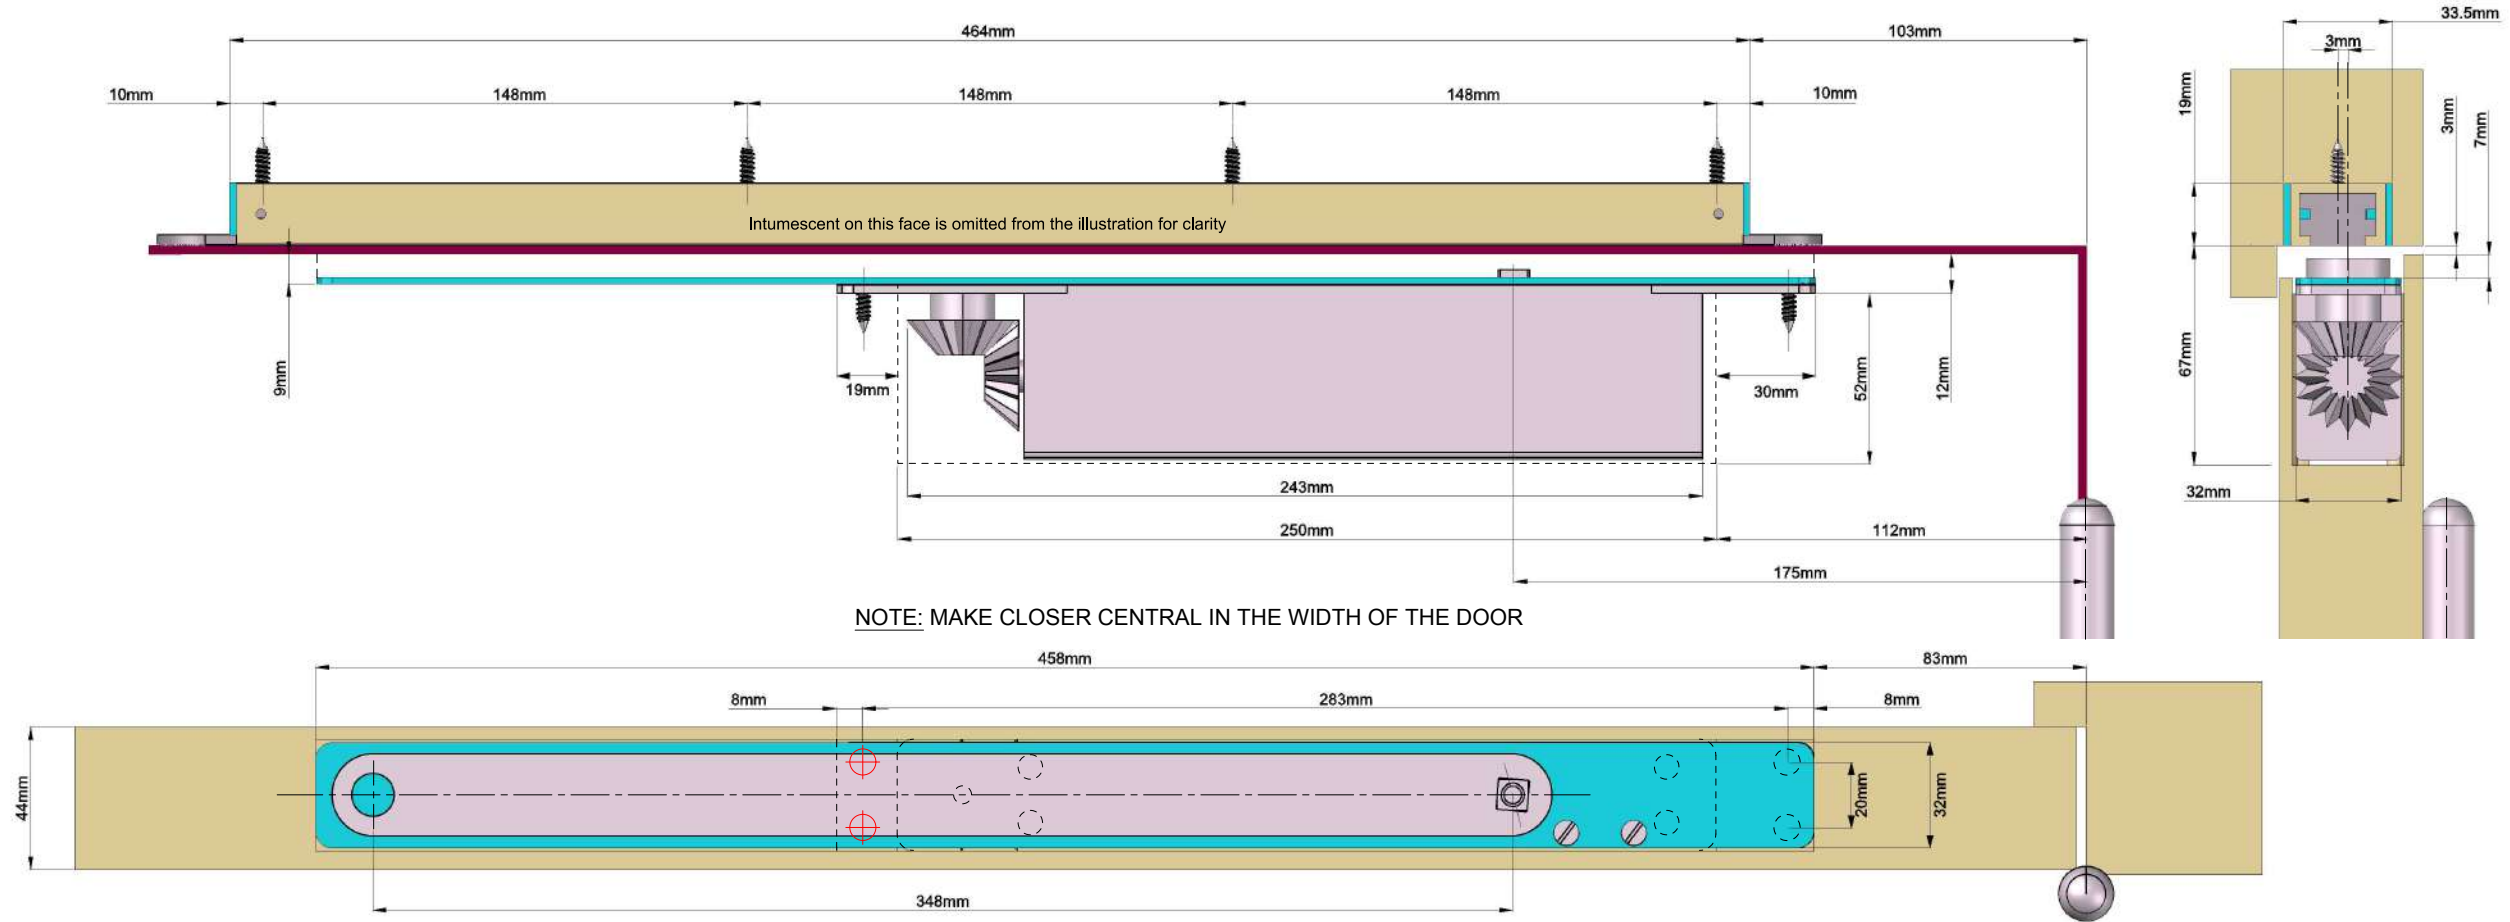

Concealed Closer Single Action ITS11204

220219
1720-CPR-0188

www.rutlanduk.co.uk

Fire Doors

Use in conjunction with the
IP.114 Intumescent kit +
Fitting Instruction

Size 2-4 Power Adjustment

No. of turns	Size	Max. door width	Max. opening angle	Max weight KG
-4	2"	850mm	110°	45
*0	3	950mm	110°	60
+6	4	1100mm	110°	80

* FACTORY PRE-SET
■ NOT SUITABLE FOR FIRE DOORS

THE PINION BOLT MUST BE TIGHTENED TO 12NM
FIRE DOORS MUST BE FITTED WITH INTUMESCENT GASKETS

Fire Doors

Use in conjunction with the IP.114 Intumescent kit + Fitting Instruction

Concealed Closer Single Action ITS11204

220219
1720-CPR-0188

www.rutlanduk.co.uk

Size 2-4 Power Adjustment

4	+	-	+	+
No. of turns	Size	Max. door width	Max. opening angle	Max weight
-4	2"	850mm	110°	45
*0	3	950mm	110°	60
+6	4	1100mm	110°	80

* FACTORY PRE-SET
■ NOT SUITABLE FOR FIRE DOORS

THE PINION BOLT MUST BE TIGHTENED TO 12NM
FIRE DOORS MUST BE FITTED WITH INTUMESCENT GASKETS