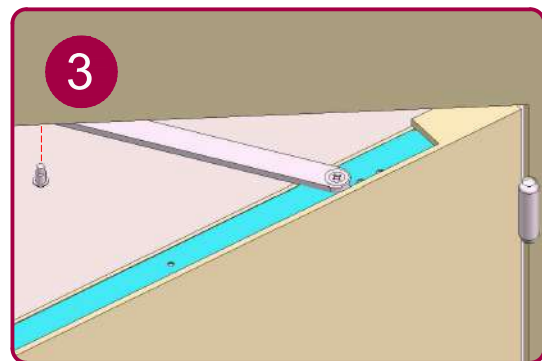

Concealed Closer Single Action ITS11204

220219
1720-CPR-0188

www.rutlanduk.co.uk

Fire Doors

Use in conjunction with the
IP.114 Intumescent kit +
Fitting Instruction

Size 2-4 Power Adjustment

No. of turns	Size	Max. door width	Max. opening angle	Max weight KG
-4	2"	850mm	110°	45
*0	3	950mm	110°	60
+6	4	1100mm	110°	80

* FACTORY PRE-SET
■ NOT SUITABLE FOR FIRE DOORS

THE PINION BOLT MUST BE TIGHTENED TO 12NM
FIRE DOORS MUST BE FITTED WITH INTUMESCENT GASKETS

Fire Doors

Use in conjunction with the IP.114 Intumescent kit + Fitting Instruction

Concealed Closer Single Action ITS11204

220219
1720-CPR-0188

www.rutlanduk.co.uk

Size 2-4 Power Adjustment

4	+	-	+	+
No. of turns	Size	Max. door width	Max. opening angle	Max weight
-4	2"	850mm	110°	45
*0	3	950mm	110°	60
+6	4	1100mm	110°	80