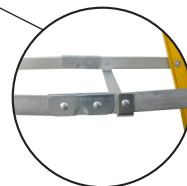

Holster Top

- Holds tools and supplies
- Saves trips up the ladder
- Lock-in accessories

EDGE Brace System

- Provides enhanced strength and protection against damage

IMPROVED DESIGN

Visit us online to see our full line of ladders
www.wernerladder.co.uk

Holster Top with specially designed tool and equipment holders

Non-conductive fibreglass stiles, ideal for working around electricity

Heavy duty slip-resistant tread profile for added strength and security

EDGE moulded brace and foot pad combination provides enhanced bracing strength and protects the base tread from damage

Semi-tubular rivets provide rigid fixings

H-spreaders to enable single handed operation and add to the strength and stability of the ladder