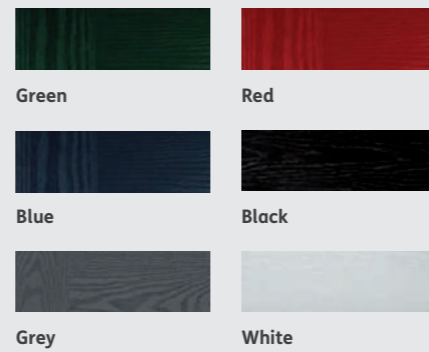

Colours available

Ordering

All composite doorsets are also available as a PAS24 Doorset. Please advise our Sales Office during ordering.