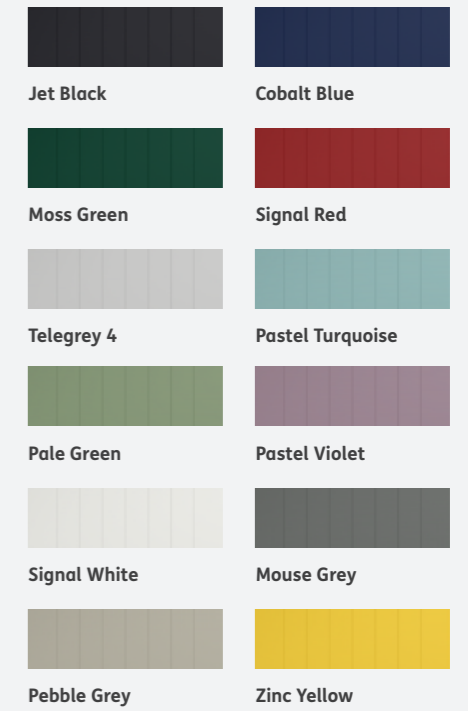

Colours available

Choose from a carefully selected range of styles, from traditional to modern. Whatever you choose, a stunning external door can complement or contrast your home's exterior aesthetic.