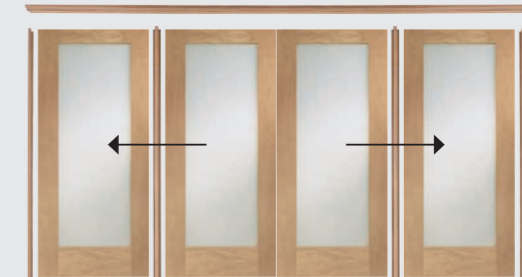

Option 1

2 fixed sidelights and 2 opening doors

Possible door width options:
838 + 838 + 838 + 838mm
838 + 762 + 762 + 838mm
610 + 762 + 762 + 610mm