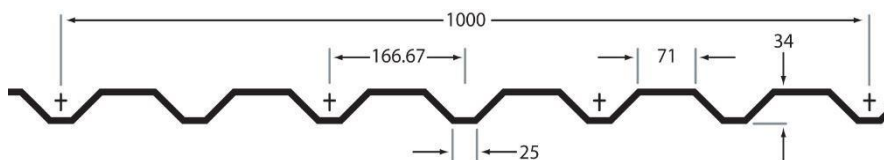

Box profile/Trapezoidal profile:

34/1000 Rib/Forward Profile for roofing or side cladding (34mm profile height, 1000mm actual width cover when lapped)

34/1000 Crest/Reverse profile for side cladding (34mm profile height, 1000mm actual width cover when lapped)

32/1000 Rib/Forward profile for roofing or side cladding (32mm profile height, 1000mm actual cover when lapped)

32/1000 Crest/Reverse profile for side cladding (32mm profile height, 1000mm actual width cover when lapped)

Corrugated/Sinuouzoidal profile.

13/3 Corrugated Profile for roofing or side cladding (18mm profile height, 990mm actual width cover when lapped)

<u>Sheeting Manufactured to length from the above profiles</u>	<u>Weight Kg/Metre Run</u>
PVC Plastisol coated (HP200 Colour coat) 0.7mm thickness made to length in our stock colours (See brochure)	6.9
PVC Plastisol coated (HP200 Colour coat) 0.5mm thickness, made to length in our stock colours (see brochure)	5.9
Polyester paint finish, 0.7mm thickness, made to length in our stock colours (see brochure)	6.6
Polyester paint finish, 0.5mm thickness, made to length in our stock colours (see brochure)	4.9

<u>Corus Trisomet '333' 32/1000 profile</u>	<u>Weight Kg/Metre Run</u>
40mm Trisomet 32/1000 profile 'U' value: 0.46W/M2K	9.9
60mm Trisomet 32/1000 profile 'U' value: 0.33W/M2K	10.69
80mm Trisomet 32/1000 profile 'U' value: 0.25W/M2K	11.49
100mm Trisomet 32/1000 profile 'U' value: 0.20W/M2K	12.29
120mm Trisomet 32/1000 profile 'U' value: 0.16W/M2K	13.09
135mm Trisomet 32/1000 profile 'U' value: 0.15W/M2K	12.76
GRP Trisomet 32/1000 profile – factory assembled double skin roof lights	4.6