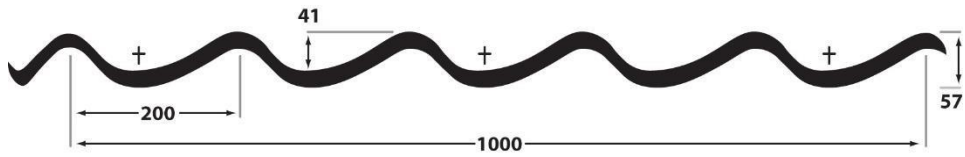

Tile Profile Sheet

**41/1000 Cladco Tile Form, pan tile sheet profile:
(41mm height, 1000mm actual width when lapped)**

<u>41/1000 Cladco Tile Form, pan tile sheet profile:</u>	<u>Weight Kg/Metre Run</u>
PVC Plastisol coated (Prelaq Mica coat) 0.6mm thickness, made to length in our stock colours (See brochure)	5.9