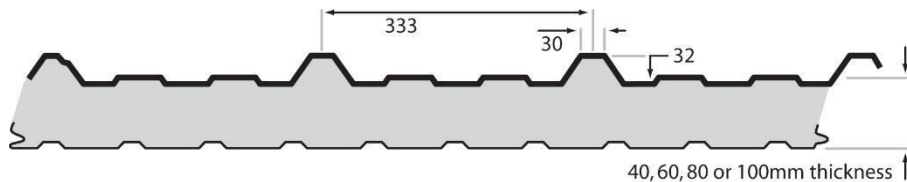

Trisomet Composite Panel Insulated Sheet

Corus Trisomet '333' 32/1000 profile

PVC Plastisol coated top sheet, PIR expanded Polyurethane insulated core, white liner sheet on underside

Colours available: Juniper Green, Olive Green, Moorland Green, Slate Blue, Vandyke Brown, Goosewing Grey, Merlin Grey.