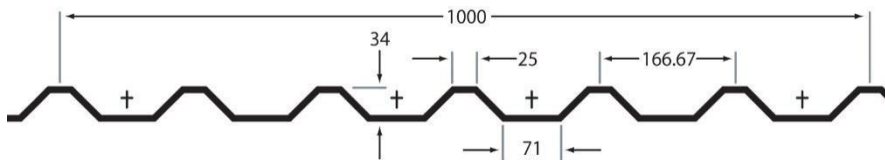

Box profile/Trapezoidal profile:

34/1000 Rib/Forward Profile for roofing or side cladding (34mm profile height, 1000mm actual width cover when lapped)

34/1000 Crest/Reverse profile for side cladding (34mm profile height, 1000mm actual width cover when lapped)

32/1000 Rib/Forward profile for roofing or side cladding (32mm profile height, 1000mm actual cover when lapped)

32/1000 Crest/Reverse profile for side cladding (32mm profile height, 1000mm actual width cover when lapped)

Trisomet Composite Panel Insulated Sheet

Corus Trisomet '333' 32/1000 profile

PVC Plastisol coated top sheet, PIR expanded Polyurethane insulated core, white liner sheet on underside

Colours available: Juniper Green, Olive Green, Moorland Green, Slate Blue, Vandyke Brown, Goosewing Grey, Merlin Grey.