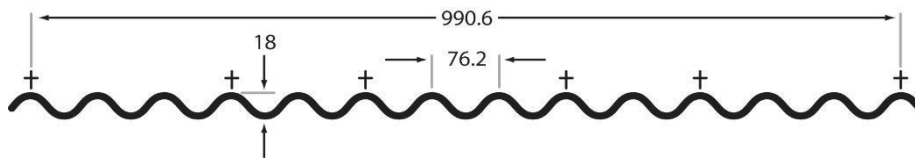

Box profile/Trapezoidal profile:

34/1000 Rib/Forward Profile for roofing or side cladding (34mm profile height, 1000mm actual width cover when lapped)

34/1000 Crest/Reverse profile for side cladding (34mm profile height, 1000mm actual width cover when lapped)

32/1000 Rib/Forward profile for roofing or side cladding (32mm profile height, 1000mm actual cover when lapped)

32/1000 Crest/Reverse profile for side cladding (32mm profile height, 1000mm actual width cover when lapped)

Corrugated/Sinuouzoidal profile.

13/3 Corrugated Profile for roofing or side cladding (18mm profile height, 990mm actual width cover when lapped)

<u>Sheeting Manufactured to length from the above profiles</u>	<u>Weight Kg/Metre Run</u>
PVC Plastisol coated (HP200 Colour coat) 0.7mm thickness made to length in our stock colours (See brochure)	6.9
PVC Plastisol coated (HP200 Colour coat) 0.5mm thickness, made to length in our stock colours (see brochure)	5.9
Polyester paint finish, 0.7mm thickness, made to length in our stock colours (see brochure)	6.6
Polyester paint finish, 0.5mm thickness, made to length in our stock colours (see brochure)	4.9