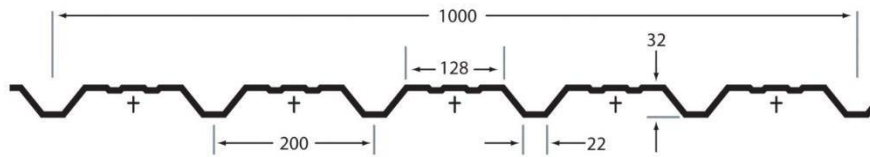

Box profile/Trapezoidal profile:

34/1000 Rib/Forward Profile for roofing or side cladding (34mm profile height, 1000mm actual width cover when lapped)

34/1000 Crest/Reverse profile for side cladding (34mm profile height, 1000mm actual width cover when lapped)

32/1000 Rib/Forward profile for roofing or side cladding (32mm profile height, 1000mm actual cover when lapped)

32/1000 Crest/Reverse profile for side cladding (32mm profile height, 1000mm actual width cover when lapped)

Corrugated/Sinuouzoidal profile.

13/3 Corrugated Profile for roofing or side cladding (18mm profile height, 990mm actual width cover when lapped)

<u>Sheeting Manufactured to length from the above profiles</u>	<u>Weight Kg/Metre Run</u>
PVC Plastisol coated (HP200 Colour coat) 0.7mm thickness made to length in our stock colours (See brochure)	6.9
PVC Plastisol coated (HP200 Colour coat) 0.5mm thickness, made to length in our stock colours (see brochure)	5.9
Polyester paint finish, 0.7mm thickness, made to length in our stock colours (see brochure)	6.6
Polyester paint finish, 0.5mm thickness, made to length in our stock colours (see brochure)	4.9