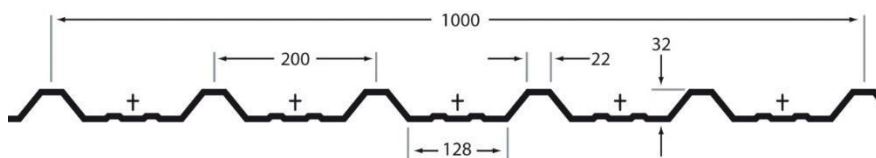

Box profile/Trapezoidal profile:

34/1000 Rib/Forward Profile for roofing or side cladding (34mm profile height, 1000mm actual width cover when lapped)

34/1000 Crest/Reverse profile for side cladding (34mm profile height, 1000mm actual width cover when lapped)

32/1000 Rib/Forward profile for roofing or side cladding (32mm profile height, 1000mm actual cover when lapped)

32/1000 Crest/Reverse profile for side cladding (32mm profile height, 1000mm actual width cover when lapped)