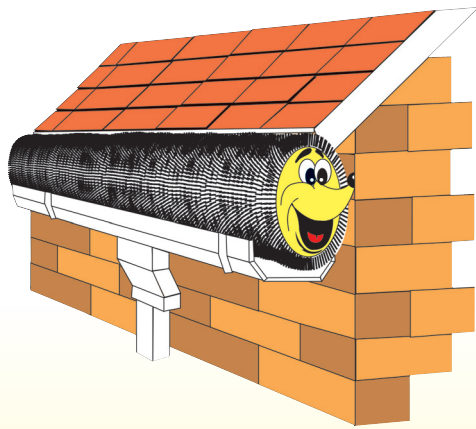

GUTTER GUTTER

STOP

- Easy to install
- Maintenance free
- Available in several colours
- Virtually indestructible

KEEPING GUTTERS CLEAR ALL YEAR ROUND

Your local stockist

Advice Line: 0000000000

THE AMAZING HEDGEHOG™

KEEPING GUTTERS CLEAR - ALL YEAR ROUND

Blocked gutters can be a constant worry: the lack of regular, and often precarious maintenance can cause irreversible damage to down pipes, roof tiles and gutters. This damage can, in turn, lead to more problems.

But now there's HEDGEHOG™ – a continuous polypropylene 'brush' which prevents the build up of wind-blown debris.

- Fits around corners to most types of gutter
- Fitted in minutes
- Virtually indestructible
- Pays for itself in no time *(No need for workmen's time)*
- Maintenance free
- Can easily be removed if necessary
- Stainless steel inner twisted wire centre
- Available in several diameters
- Available in black, brown and white
- 4" suitable for most domestic & deep flow guttering
- 5" suitable for commercial use