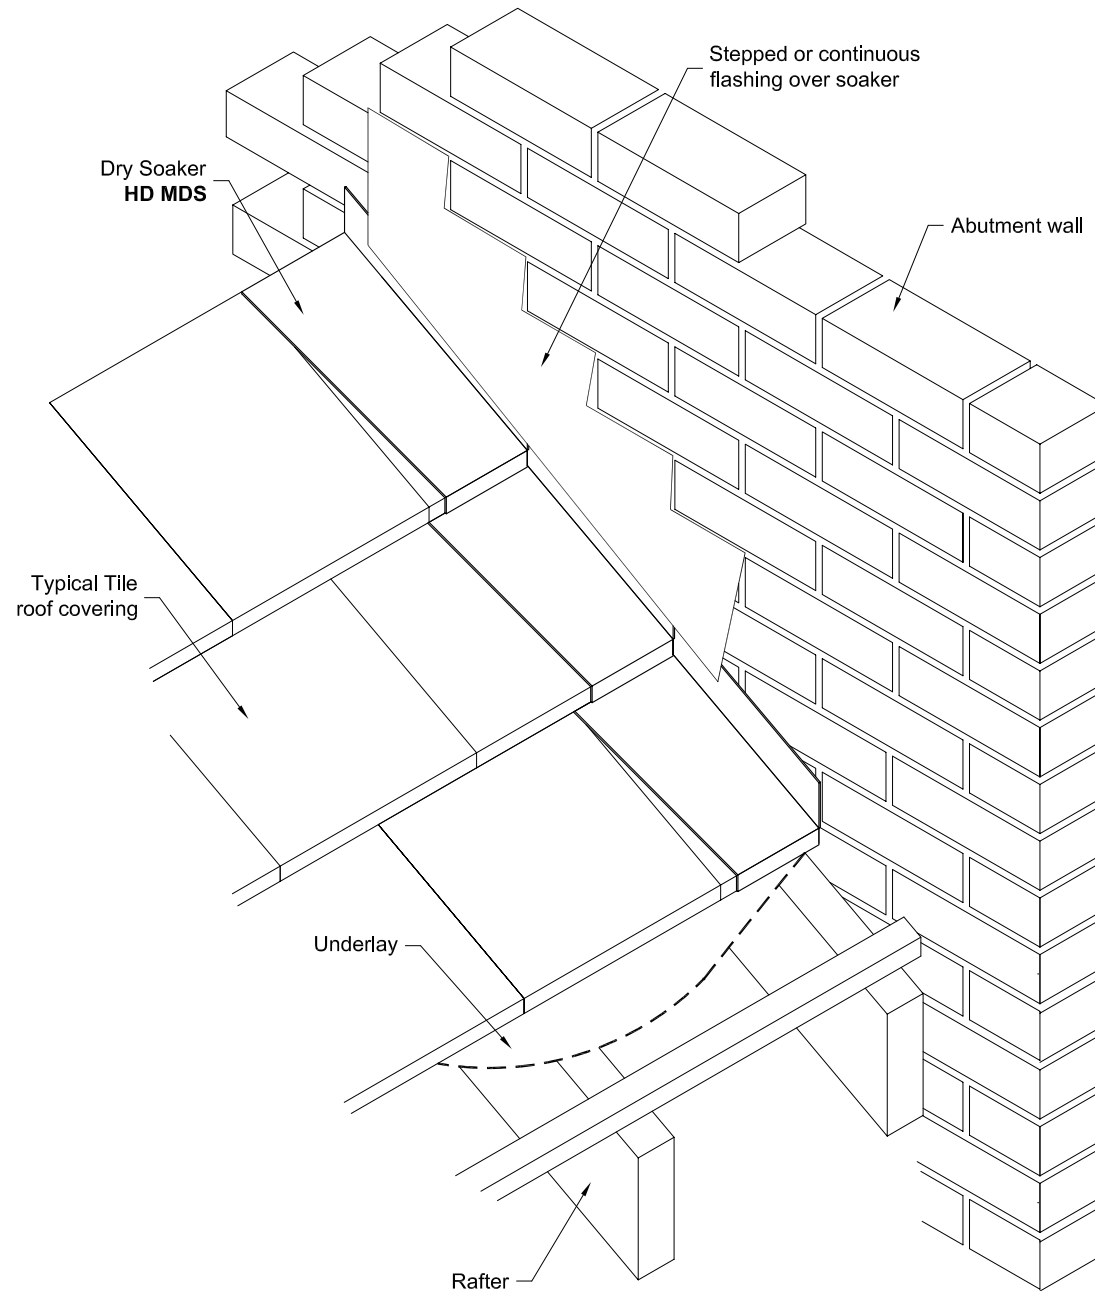

**HD MDS**

A lightweight polypropylene dry soaker suitable for use with Marley Modern type interlocking flat concrete tiles. Left or right handed.

H75 x W185 x L430mm

**HD MDS/R** - Right Handed

**HD MDS/L** - Left Handed

CLIENT	
PROJECT	
SCALE NTS	DATE 15.05.2013
DRAWING TITLE Dry Soaker Marley Modern Type Tiles	
DRAWING NUMBER HD MDS	
HambleSide Danelaw Ltd	
T	01327 701900
F	01327 701909
W	www.hambleSide-danelaw.co.uk
A	Long March, Daventry, NN11 4NR