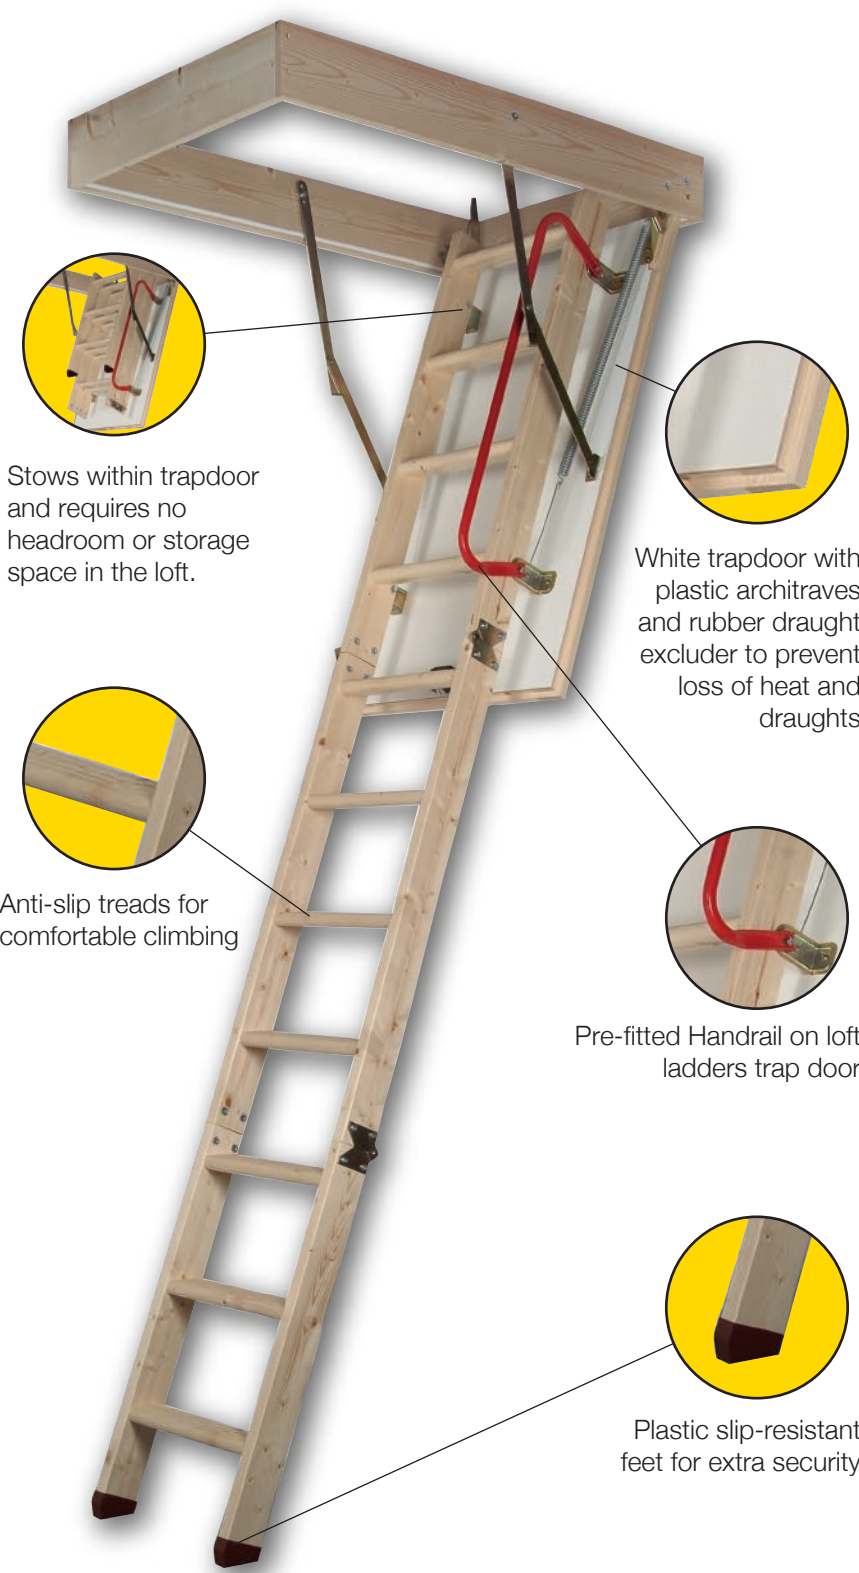

THE WORLD LEADER IN LADDERS™

hideAway

FOLDING TIMBER LOFT LADDERS
RELEASING SPACE

Stows within trapdoor and requires no headroom or storage space in the loft.

White trapdoor with plastic architraves and rubber draught excluder to prevent loss of heat and draughts

Anti-slip treads for comfortable climbing

Pre-fitted Handrail on loft ladders trap door

Plastic slip-resistant feet for extra security

150kg
LOAD CAPACITY
(Load includes user, tools, materials, etc)

EN14975

SPECIFICATIONS

Product name	HideAway
Casing	113 x 54 cm
Type	3-section
Material	Wood
Outlet in cm	136 cm
Max. swing clearance	162 cm
Number of Treads	12
Opening size	113x54 cm
Insulation	30 mm
Material (Casing)	Spruce
Thickness (Casing)	18 mm
Height (Casing)	140 mm
Outside Casing	115x55 cm
Material (Trapdoor)	white/white HDF 2 x 3
Insulation (Trapdoor)	30 mm
Thickness (Trapdoor)	36 mm
Thickness (Treads)	28 mm
Depth (Treads)	82 mm
Width (Treads)	400 mm
Rise (Treads)	250 mm
Material (Treads)	spruce
Material (String)	spruce
Thickness (String)	21 mm
Depth (String)	84 mm
Max. Height closed stair	33.6 cm
Max. Length closed stair	44.8 cm
Max. User Weight	Tested by EN14975 up to 265 kg, work weight 150kg
Test	IFT Rosenheim EN12207 Class 4 @ 600 Pa

NEW

Completely assembled and ready to install.