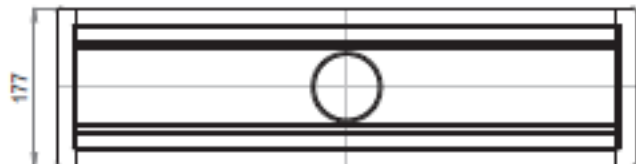

Connection flange
Resin flooring

| Dimension | L | H1 |
|-----------|------|----|
| 600x100 | 606 | 85 |
| 800x100 | 806 | 85 |
| 900x100 | 906 | 85 |
| 1000x100 | 1006 | 85 |
| 1100x100 | 1106 | 90 |

| Dimension | L | H1 |
|-----------|------|----|
| 1200x100 | 1206 | 90 |
| 1400x100 | 1406 | 90 |
| 1500x100 | 1506 | 90 |
| 2000x100 | 2006 | 95 |
| 2500x100 | 2506 | 95 |