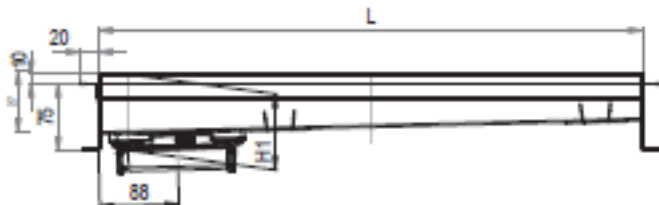

Connection flange
Resin flooring

| Dimension | L | H1 |
|-----------|------|----|
| 600x100 | 606 | 85 |
| 800x100 | 806 | 85 |
| 900x100 | 906 | 85 |
| 1000x100 | 1006 | 85 |
| 1100x100 | 1106 | 90 |

| Dimension | L | H1 |
|-----------|------|----|
| 1200x100 | 1206 | 90 |
| 1400x100 | 1406 | 90 |
| 1500x100 | 1506 | 90 |
| 2000x100 | 2006 | 95 |
| 2500x100 | 2506 | 95 |

Channel,
Mid-channel outlet

Channel,
Deep-end outlet