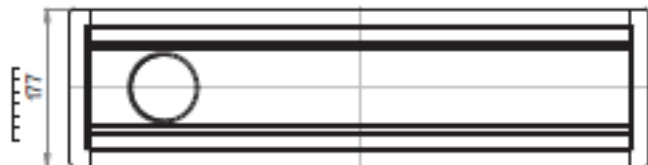

Channel,
Deep-end outlet