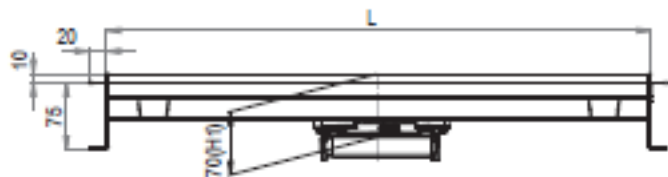

Connection flange
Resin flooring

| Dimension | L | H1 |
|-----------|------|----|
| 600x100 | 606 | 85 |
| 800x100 | 806 | 85 |
| 900x100 | 906 | 85 |
| 1000x100 | 1006 | 85 |
| 1100x100 | 1106 | 90 |

| Dimension | L | H1 |
|-----------|------|----|
| 1200x100 | 1206 | 90 |
| 1400x100 | 1406 | 90 |
| 1500x100 | 1506 | 90 |
| 2000x100 | 2006 | 95 |
| 2500x100 | 2506 | 95 |

Channel,
Mid-channel outlet

Channel,
Deep-end outlet