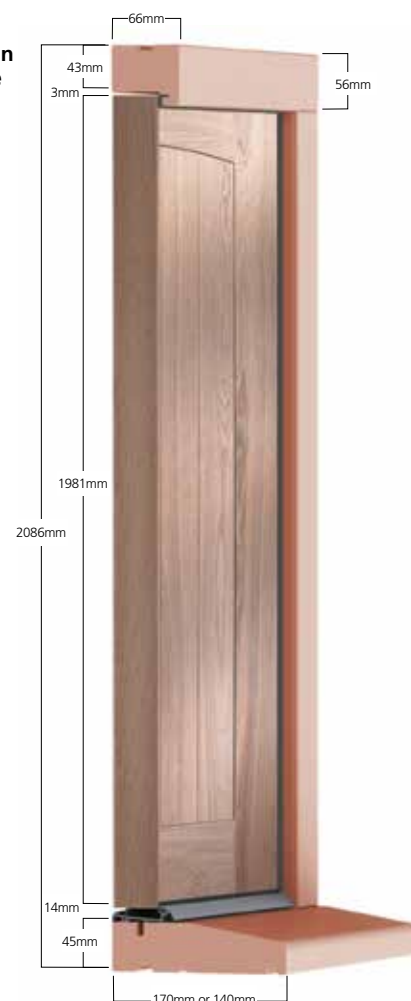

WEATHERSTRIPPED - NO SILL

(Image shown with sill option)

Door Sizes (mm) WxH	Frame Width	Frame Height 2031mm*		Frame Height 2082mm*	
		Inward and Outward Opening		Inward and Outward Opening	
		Code	Price	Code	Price
Softwood					
914x1981	1006mm	F30	£112.50		
838x1981	930mm	F29	£110.37		
813x2032	905mm			F28	£110.99
762x1981	854mm	F26	£108.24		
686x1981	778mm	F23	£106.11		
Hardwood					
914x1981	1006mm	F30H	£267.37		
838x1981	930mm	F29H	£263.56		
762x1981	854mm	F26H	£259.75		

*Suitable for use with separate threshold.

WEATHERSTRIPPED - MOBILITY

Door Sizes (mm) WxH	Frame Width	Frame Height 2086mm		Frame Height 2395mm		Frame Height 2041mm		Frame Height 2395mm	
		Inward Opening		Inward Opening Plus Glazing Options		Inward and Outward Opening		Inward and Outward Opening Plus Glazing Options	
		Code	Price	Code	Price	Code	Price	Code	Price
Softwood									
914x1981	1006mm	FN30M-MOB	£165.94	VFN30M-MOB	£228.61	F30M	£112.76	VF30M	£180.69
838x1981	930mm	FN29M-MOB	£162.09	VFN29M-MOB	£223.01	F29M	£110.63	VF29M	£176.69
Hardwood									
914x1981	1006mm	FN30MH-MOB	£324.39	VFN30MH-MOB	£412.12	F30MH	£268.28	VF30MH	£364.00
838x1981	930mm	FN29MH-MOB	£318.87	VFN29MH-MOB	£403.54	F29MH	£264.47	VF29MH	£357.02
Oak									
914x1981	1006mm	OFN30M-MOB	£427.63	*Extended jambs to allow mobility threshold up to 14mm high.					
838x1981	930mm	OFN29M-MOB	£424.03						

WEATHERSTRIPPED - FRENCH CASEMENT (PAIRS)

Door Sizes (mm) WxH	Frame Width	Frame Height 2076mm			
		Inward Opening		Outward Opening	
		Code	Price	Code	Price
Softwood					
2no. 762x1981	1604mm	FN40115M	£188.92	FX40115M	£188.92
2no. 838x1981	1756mm	FN5055M	£197.71	FX5055M	£197.71
1 pair 1168x1981	1260mm	FN310M	£159.13	FCP126310	£159.13

Vertical section of door frame
(Diagram shown not to scale).

ASSEMBLED DOOR FRAMES

FRONT ENTRANCE DOORS

When ordering, please state "as catalogue" or "opposite catalogue",
 "as catalogue" means the side light is on the left when viewed from the outside.