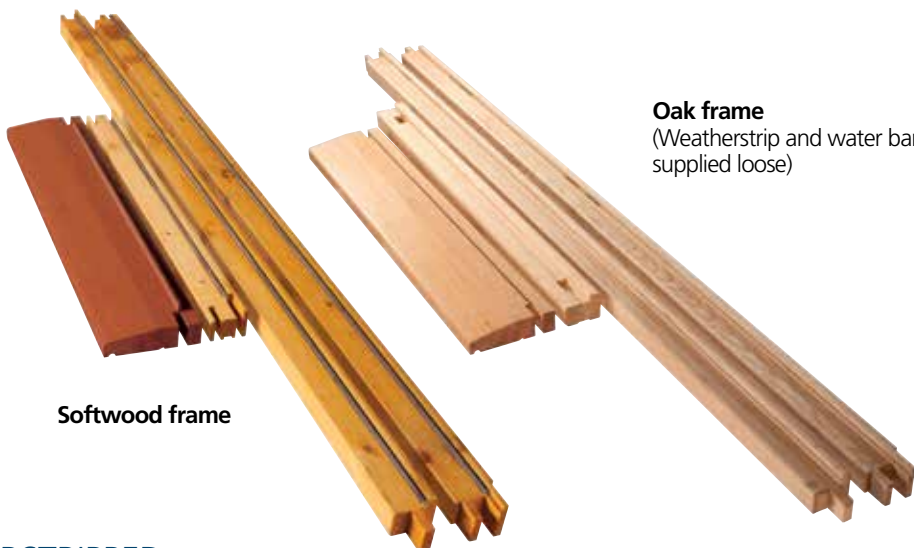

60 MINUTE FD60 FIRE RESISTING DOOR FRAMES – WITH INTUMESCENT STRIP

Door Sizes (mm) WxH	Frame Width	Frame height 2030mm		Frame height 2081mm		Frame height 2089mm	
		No sill - Open in or out Frame fitted with intumescent strip / smoke seal					
		Code	Price	Code	Price	Code	Price
Hardwood							
762X1981	851mm	DF26FCA4	£237.67				
813X2032	901mm			DF28FCA4	£244.53		
838X1981	927mm	DF29FCA4	£241.94				
Metric 726X2040	815mm					DF726FCA4	£280.87
Metric 826X2040	915mm					DF826FCA4	£245.89
Metric 926X2040	1015mm					DF926FCA4	£251.51

FLAT PACK DOOR FRAMES

DOORS AND GARAGE DOORS

DOOR FRAMES

- Oak option to suit range of oak doors and windows
- Easily assembled on-site
- Oak frames supplied unfinished ready for painting or staining
- Weatherstripped
- 170mm sill