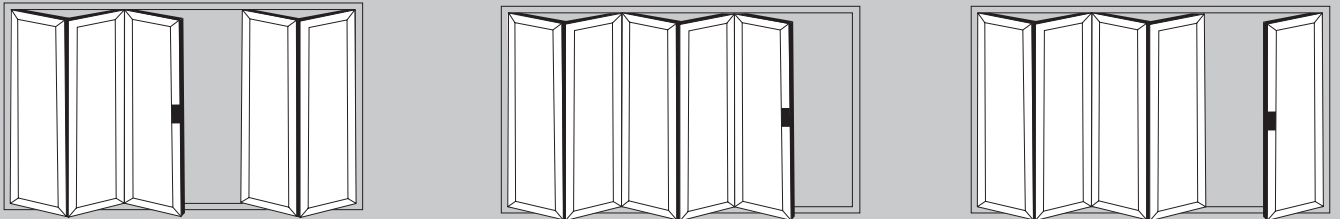

# POPULAR DESIGN OPTIONS

- Doors up to 6.5m wide
- Height up to 2.5m
- Each Sash up to 1.2m wide
- Thermally Efficient
- Complies with Building Regulations
- Available in a range of colours and styles
- Various threshold options
- Doors can open in or out
- PAS24:2012 Security Upgrade

1 Door Option 2 Door Options

3 Door Options

4 Door Options

5 Door Options

Aluminium