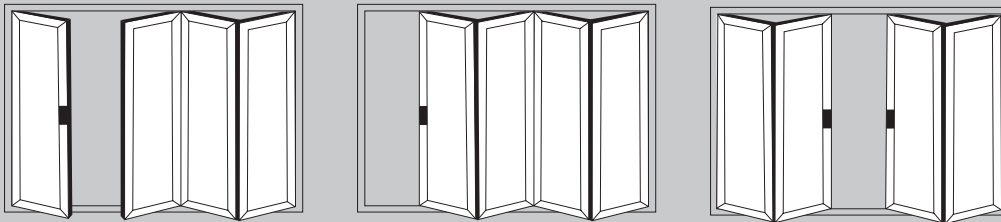

4 Door Options